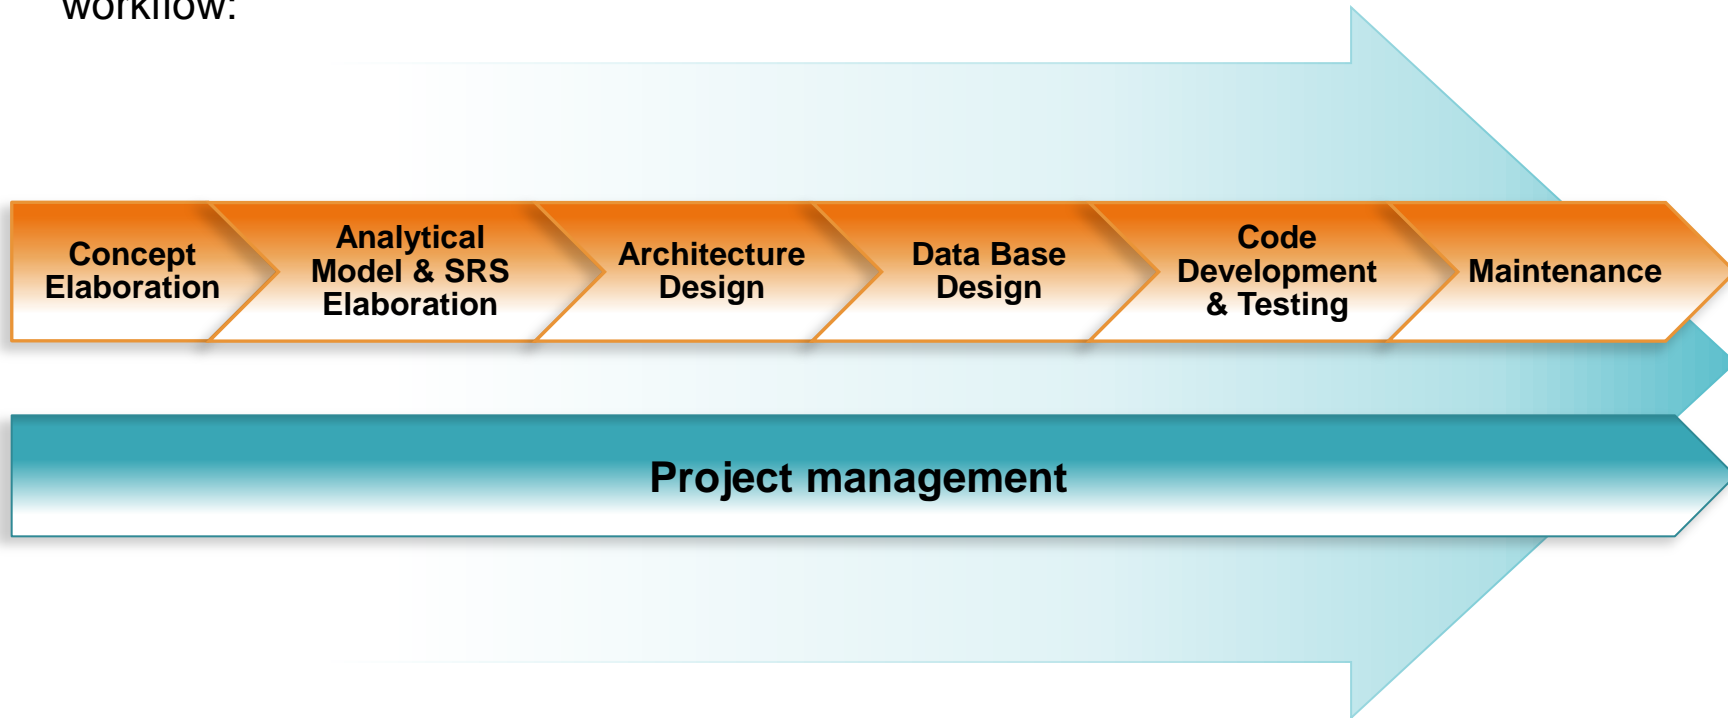

We are ready to deliver top quality solutions you need!

Company at a Glance

- Founded in **2001** as a part of ITC-M company.
- Operating independently since **2008**
- **Continuous** track record of successful projects.
- Expanding **international** footprint.
- Devoted team of **30 top-ranked** specialists.
- **Partnership-based approach** to collaboration.
- Deep expertise in **.Net, Java, MS SharePoint** technologies.
- Dedication to creating systems with **intelligent behaviour**.

Customer's Geography

Services

We deliver full cycle software application development according to the following workflow:

In addition to elaborating turnkey solutions, we undertake implementation of separate project processes.